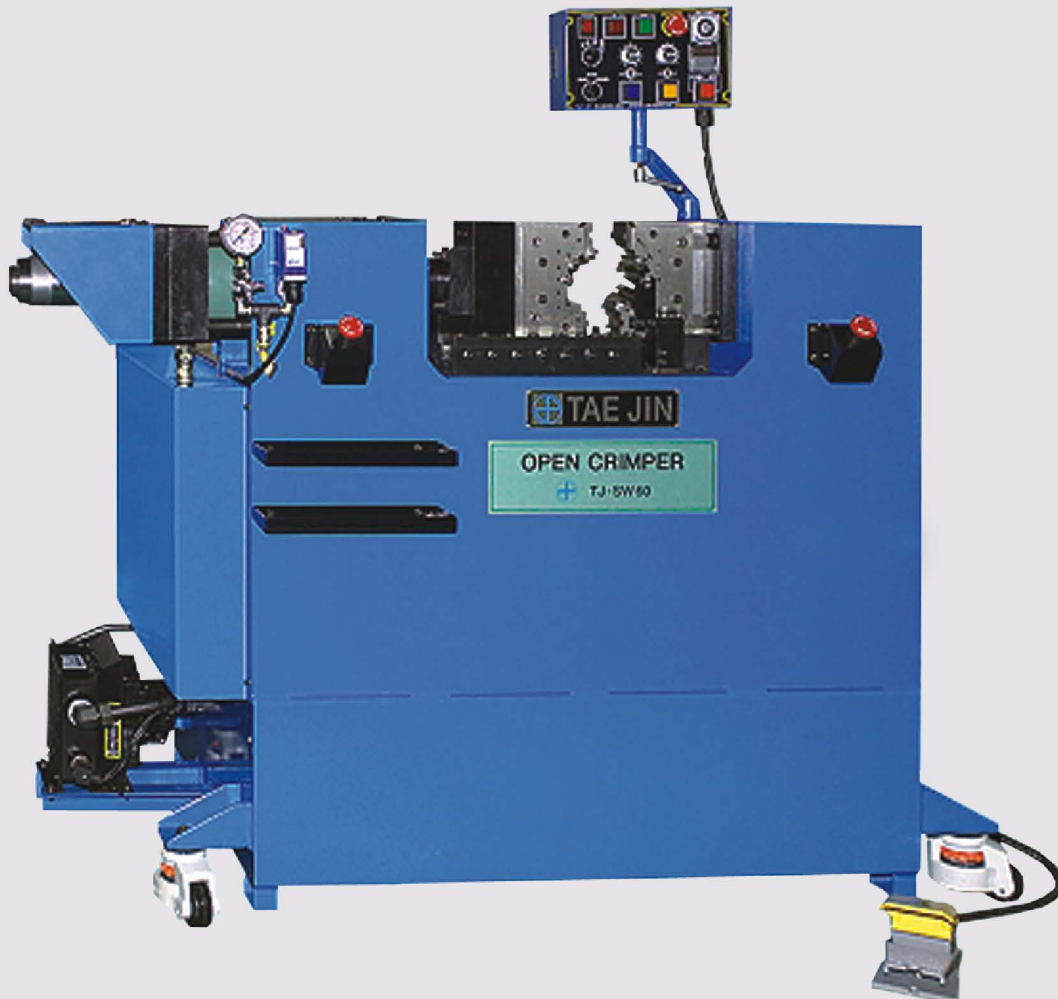

# OPEN CRIMPING MACHINE

## TJ-OC50-25

Hose size up to 3/4"

- 자동차 오일호스, 에어컨호스, 긴엘보커플링 전용 압착기
- Automotive oil hoses, air-con hoses long elbow couplings crimping.
- 빠른 속도로 높은 생산성을 갖춘 압착기
- High speed production crimping

TAE JIN MACHINERY CO

## TJ-OC50-25

자동차용 에어컨호스 압착기

### TECHNICAL DATA

	TJ-OC50-25	TJ-OC50-35	TJ-OC75-50
Crimping force	25ton	50ton	85ton
Crimping range $\varnothing$	40mm	40mm	60mm
Max hose size (inches)	3/4"	3/4"	1 1/4"
Dies opening $\varnothing$	20mm/40mm	20mm/40mm	20mm/55mm
Crimping speed / close	73mm/sec	37mm/sec	9.5mm/sec
/ crimp	14mm/sec	7mm/sec	9.5mm/sec
/ open	73mm/sec	81mm/sec	26mm/sec
Standard voltage	220/380volt 60hz 3ph	220/380volt 60hz 3ph	220/380volt 60hz 3ph
Motor power	3.7kw	3.7kw	5.5kw
Electric pedal	included	included	included
Marking / spacial dies	optional	optional	optional
Length	1620mm	1620mm	950mm
Width	800mm	800mm	850mm
Height	1150mm	1150mm	1750mm
Weight	1430kg	1430kg	1135kg